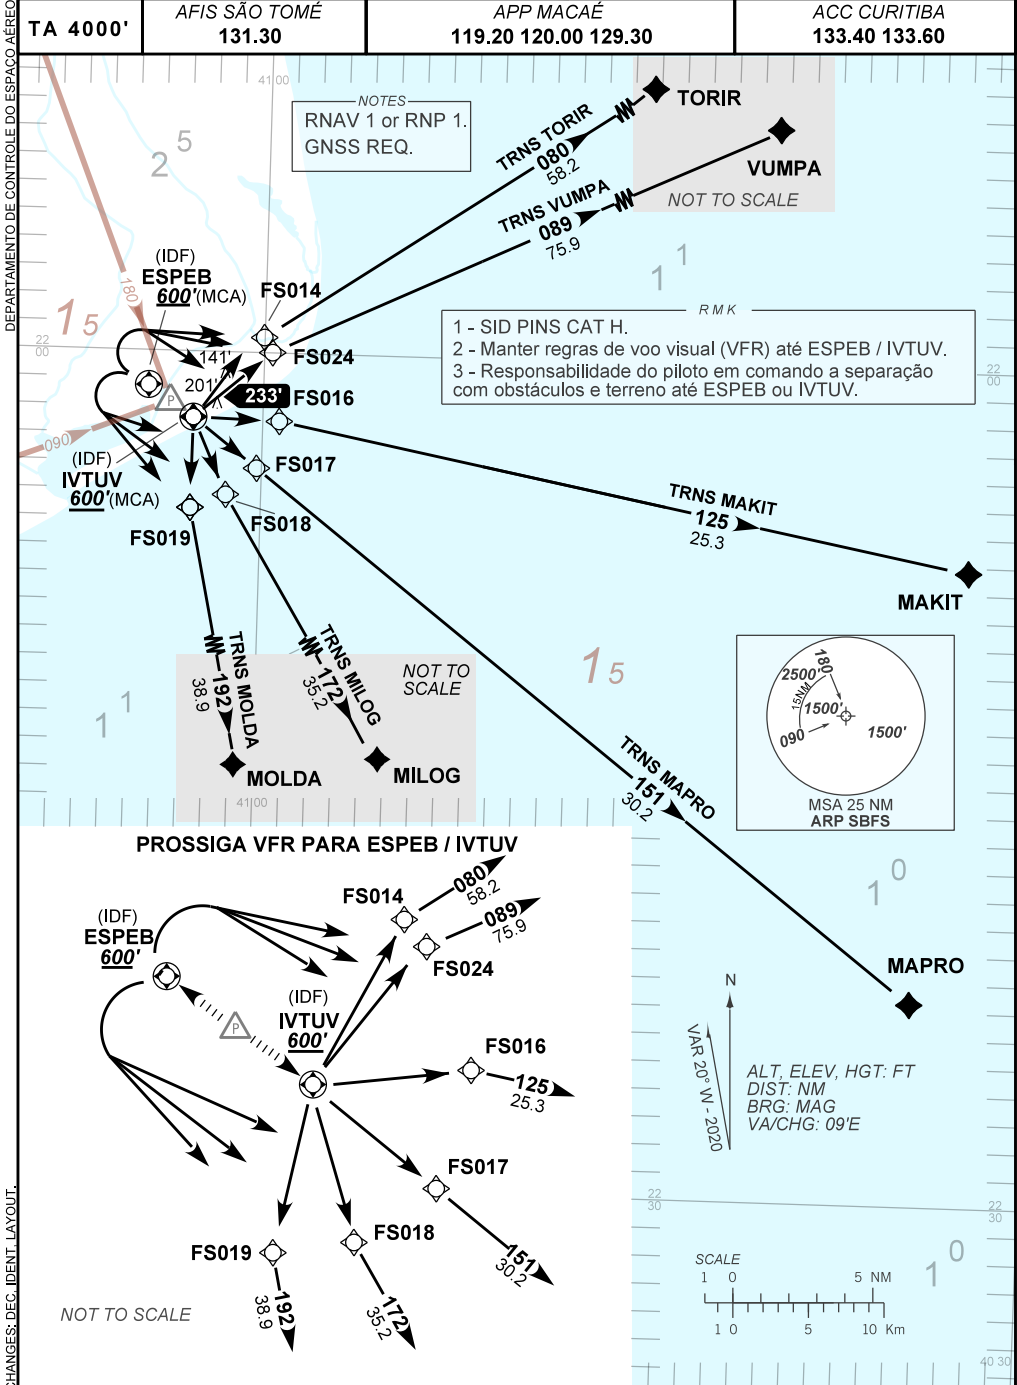

STANDARD DEPARTURE CHART
INSTRUMENT (SID)

CAMPOS DOS GOYTACAZES / Farol de São Tomé (SBFS)

HELPN ELEV: 10'

RNAV ESPEB 2A - ITUV 2A

CHANGES: DEC. IDENT. LAYOUT.