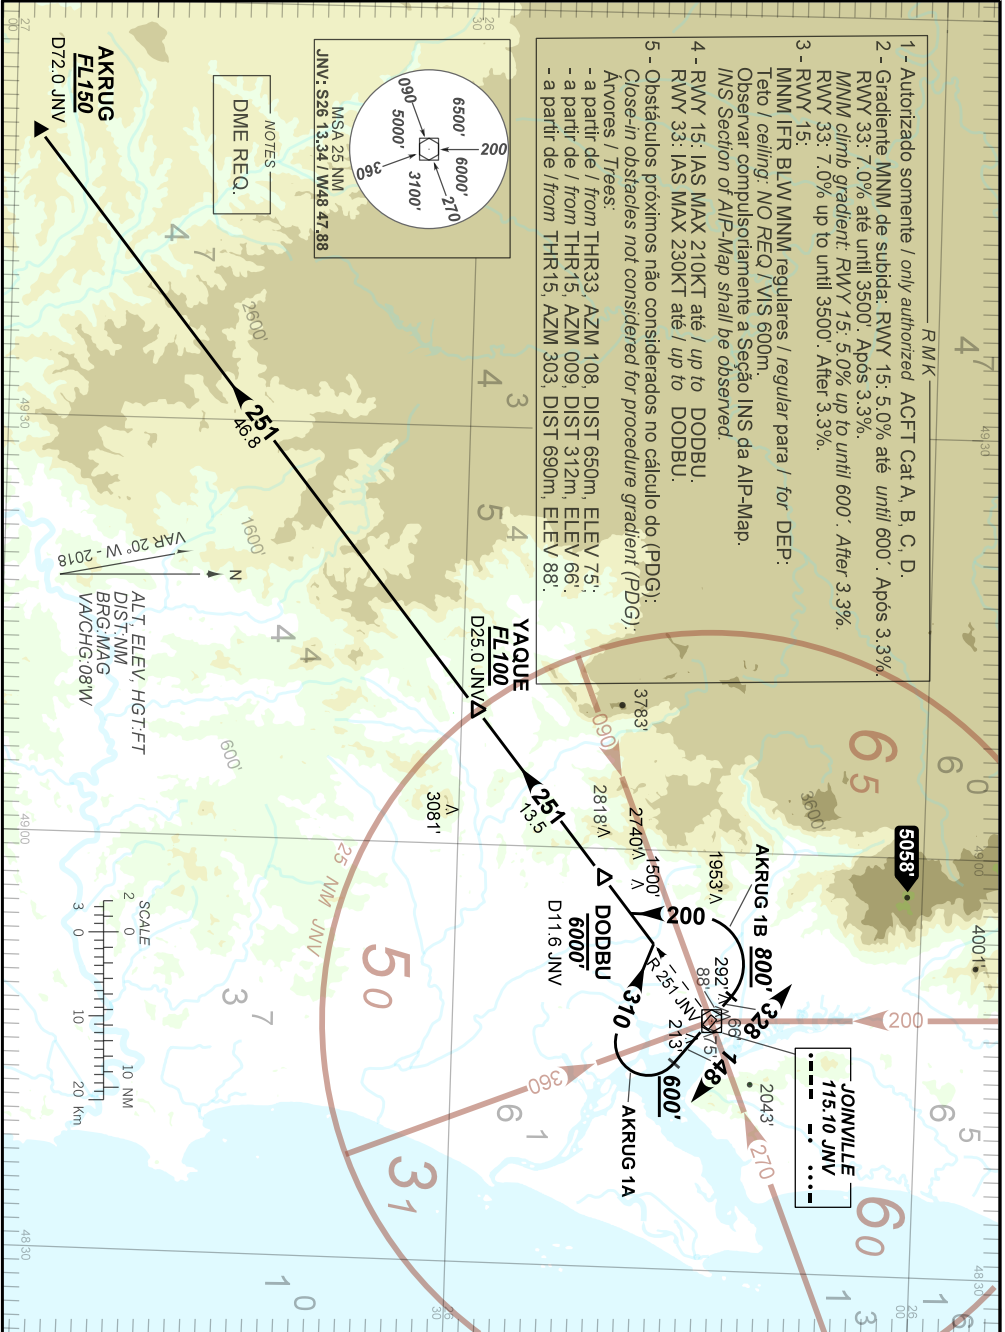

STANDARD DEPARTURE CHART
INSTRUMENT (SID)

JOINVILLE / Lauro Carneiro de Loyola (SBJV)

RWY 15/33

AKRUG 1A, 1B

AD ELEV: 15'

TA 7000'	TWR JOINVILLE 118.00	APP CURITIBA 119.70 119.95 120.65 120.95 129.55 133.15 121.50	ACC CURITIBA 126.10 127.50 121.50
----------	-------------------------	---	--------------------------------------

CHANGES: NEW CHART.

INTENCIONALMENTE EM BRANCO
INTENTIONALLY LEFT BLANK